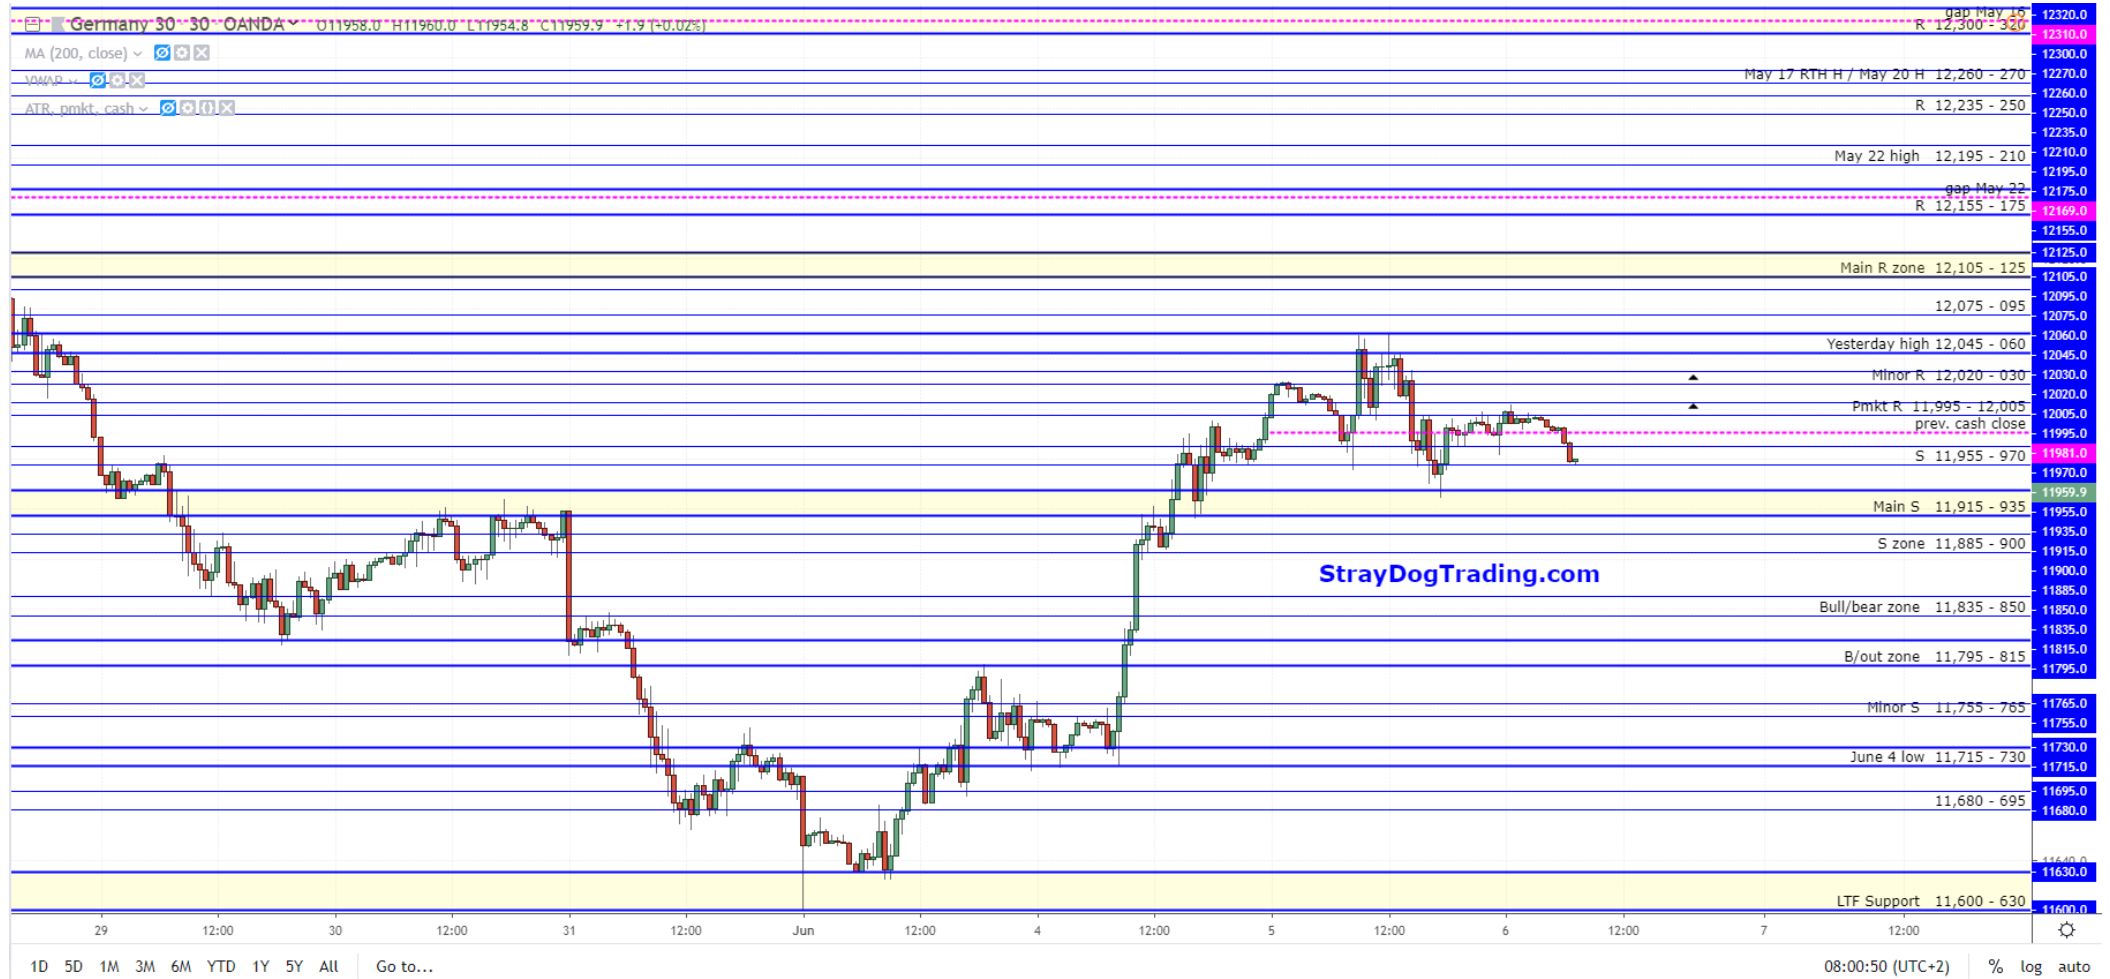

DAX 30 min chart with S/R zones – Thursday, June 6, 2019 (additional daily chart on next page)

DAX Daily chart – Thursday, June 6, 2019 for observing the bigger picture, DMA50, DMA200, channels